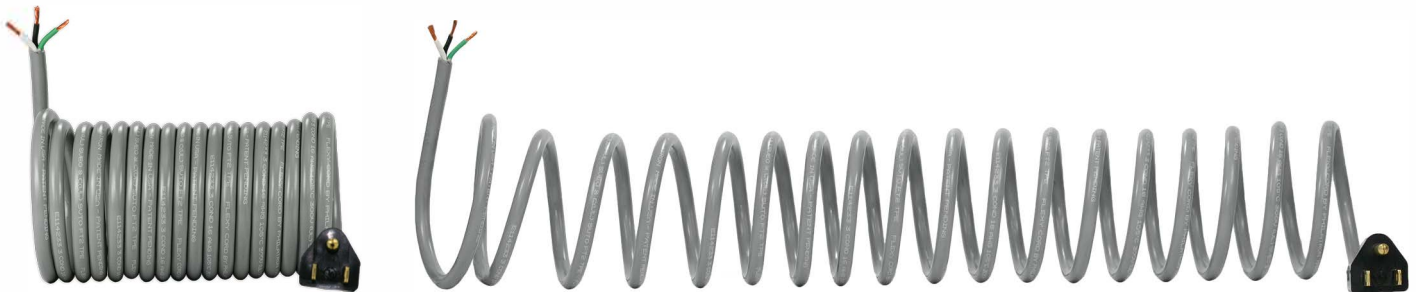

MADE IN AMERICA

PHILATRON
WIRE AND CABLE • USA MANUFACTURER

MADE IN AMERICA

Coiled Power Supply Cords

Compact Slinky Design

- **Available Gage Sizes: 18/3, 16/3, 14/3, 12/3, & 10/3.**
- Minimal retracted length as low as 4 inches.
- Maximum extending length available up to 20 feet.
- Colors Available: Black, Grey, Orange, & White.
- Custom colors Available upon request.

Proudly made in the USA
www.philatron.com

MADE IN AMERICA • MADE IN AMERICA • MADE IN AMERICA • MADE IN AMERICA • MADE IN AMERICA • MADE IN AMERICA

Coiled Power Supply Cords

Compact Slinky Design

Part No.	Cord Size	Retracted Length Inches	Max. Extending Length Feet	Amps	Watts
S18308PS	18/3	4	8	10	1250
S18310PS	18/3	7	15	10	1250
S16310PS	16/3	5	10	13	1625
S16320PS	16/3	10	20	13	1625
S14308PS	14/3	5	8	15	1875
S14310PS	14/3	5	10	15	1875
S14320PS	14/3	10	20	15	1875
S12310PS	12/3	5	10	15	1875
S12320PS	12/3	10	20	15	1875
S10310PS	10/3	7	10	20	2500
S10320PS	10/3	14	20	20	2500

Philatron power supply cords are available in the following colors: Black, Grey, Orange, and White. Custom colors available upon request.

To specify color at the following suffix to part number: Black - B, Grey - G, Orange - O, White - W

Examples: S18308PS-B is a black power supply cord. S18308PS-W is a white power supply cord.

Plug ends will be black unless other color specify.