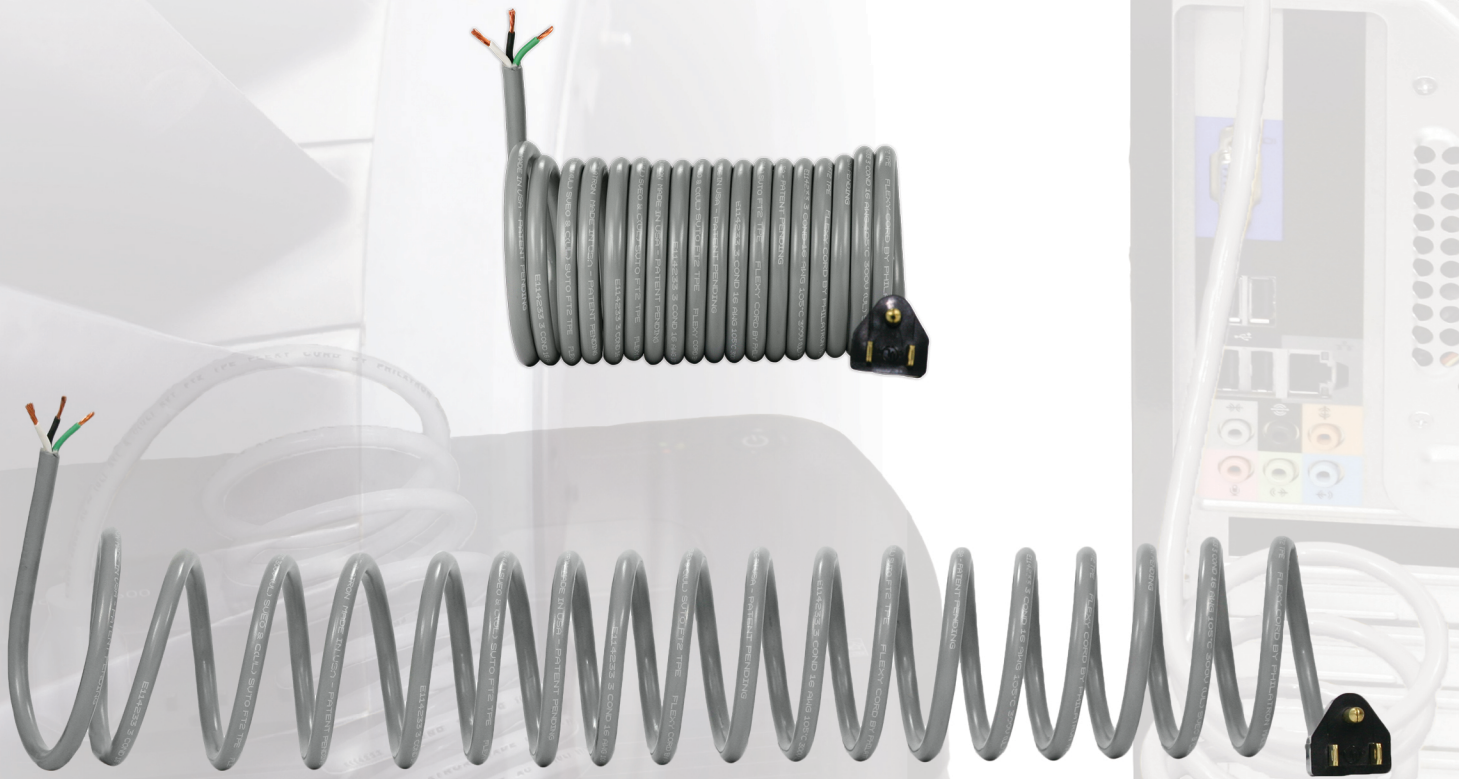

MADE IN AMERICA

PHILATRON
WIRE AND CABLE • USA MANUFACTURER

MADE IN AMERICA

Coiled Power Supply Cords

Compact Slinky Design

- **Available Gage Sizes: 18/3, 16/3, 14/3, 12/3, & 10/3.**
- Minimal retracted length as low as 4 inches.
- Maximum extending length available up to 20 feet.
- Colors Available: Black, Grey, Orange, & White.
- Custom colors Available upon request.

Proudly made in the USA
www.philatron.com

MADE IN AMERICA • MADE IN AMERICA • MADE IN AMERICA • MADE IN AMERICA • MADE IN AMERICA • MADE IN AMERICA

Coiled Power Supply Cords

Compact Slinky Design

Part No.	Cord Size	Retracted Length Inches	Max. Extending Length Feet	Amps	Watts
S18308PS	18/3	4	8	10	1250
S18310PS	18/3	7	15	10	1250
S16310PS	16/3	5	10	13	1625
S16320PS	16/3	10	20	13	1625
S14308PS	14/3	5	8	15	1875
S14310PS	14/3	5	10	15	1875
S14320PS	14/3	10	20	15	1875
S12310PS	12/3	5	10	15	1875
S12320PS	12/3	10	20	15	1875
S10310PS	10/3	7	10	20	2500
S10320PS	10/3	14	20	20	2500

Philatron power supply cords are available in the following colors: Black, Grey, Orange, and White. Custom colors available upon request.

To specify color at the following suffix to part number: Black - B, Grey - G, Orange - O, White - W

Examples: S18308PS-B is a black power supply cord. S18308PS-W is a white power supply cord.

Plug ends will be black unless other color specify.