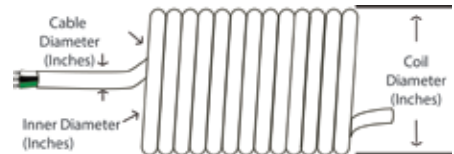

Flexy-Cord™ 16 AWG

Part No.	Description & Application	Cable diameter (inches)	Inner diameter (inches)	Coil diameter (inches)	Box Size	Standard Pack Weight (lbs)
S16310G UPC 023238000024	16 AWG 3-Prong 13 Amps 1625 Watts 5 Inches to 10 Feet Color: Gray with Black Plugs UL Listed Ideal for Office & Lighting Indoors & Outdoors	0.268	1.75	2.29	12" x 12" x 8" Pack of 12	10.70
S16320G UPC 023238000031	16 AWG 3-Prong 13 Amps 1625 Watts 10 Inches to 20 Feet Color: Gray with Black Plugs UL Listed Ideal for Vacuum Cleaner, Hand Drills & Saws, Hedgers Indoors & Outdoors	0.268	2.20	2.74	16" x 12" x 8" Pack of 10	20.45
S16345G UPC 023238000048	16 AWG 3-Prong Amps 1625 Watts 20 Inches to 45 Feet Color: Grey with Black Plugs UL Listed Ideal for Vacuum Cleaner, Hand Drills & Saws, Hedgers Indoors & Outdoors	0.268	2.20	2.74	22" x 10" x 9" Pack of 4	11.00