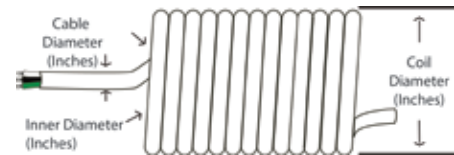

Flexy-Cord™ 14 AWG

Part No.	Description & Application	Package	Cable diameter (inches)	Inner diameter (inches)	Coil diameter (inches)	Weight (lbs)
S14308W	14 AWG 3-Prong 15 Amps 1875 Watts 5 Inches to 8 Feet Color: White UL Listed Ideal for Heavy Tools Indoors & Outdoors	Box	0.325	1.75	2.40	1.00
S14320O	14 AWG 3-Prong 15 Amps 1875 Watts 10 Inches to 20 Feet Color: Orange with Black Plugs UL Listed Ideal for Heavy Tools Indoors & Outdoors	Bag	0.325	2.70	3.35	2.50
S14345O	14 AWG 3-Prong 15 Amps 1875 Watts 20 Inches to 45 Feet Color: Orange with Black Plugs UL Listed Ideal for Heavy Tools Indoors & Outdoors	Bag	0.325	2.70	3.35	4.45