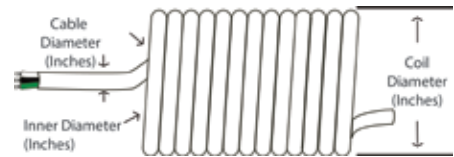

Compact Power

Part No.	Description & Application	Cable diameter (inches)	Inner diameter (inches)	Coil diameter (inches)	Box Size	Weight (lbs)
S18308WC	Traveler's Flexy-Cord™ 18 AWG 3-Prong 10 Amps 1250 Watts 4 Inches to 8 Feet (Not for Heavy Watt Hair Dryers & Room Heaters) Ideal for Travel, Bedroom, Office	0.238	1.75	2.23	12" x 12" x 8" Pack of 10	7.1
S16310GC	Compact Power 16 AWG 3-Prong 13 Amps 1625 Watts 5 Inches to 10 Feet Medium Duty UL Listed Ideal for Office & Lighting, Indoors & Outdoors	0.268	1.75	2.29	12" x 12" x 8" Pack of 10	10