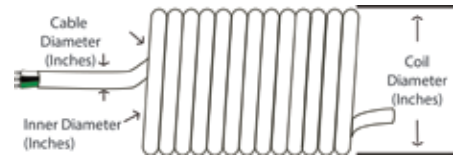

Flexy-Cord™ 12 & 10 AWG

Part No.	Description & Application	Package	Cable diameter (inches)	Inner diameter (inches)	Coil diameter (inches)	Weight (lbs)
S123200	12 AWG 3-Prong 15 Amps 1875 Watts 10 Inches to 20 Feet Color: Orange with Black Plugs UL Listed Ideal for Very Heavy Tools Indoors & Outdoors	Bag	0.372	3.00	3.75	3.00
S103200	10 AWG 3-Prong 20 Amps 2500 Watts 14 Inches to 20 Feet Color: Orange with Black plugs UL Listed Ideal for Extra Heavy Applications Indoors & Outdoors	Bag	0.533	3.00	4.07	5.10